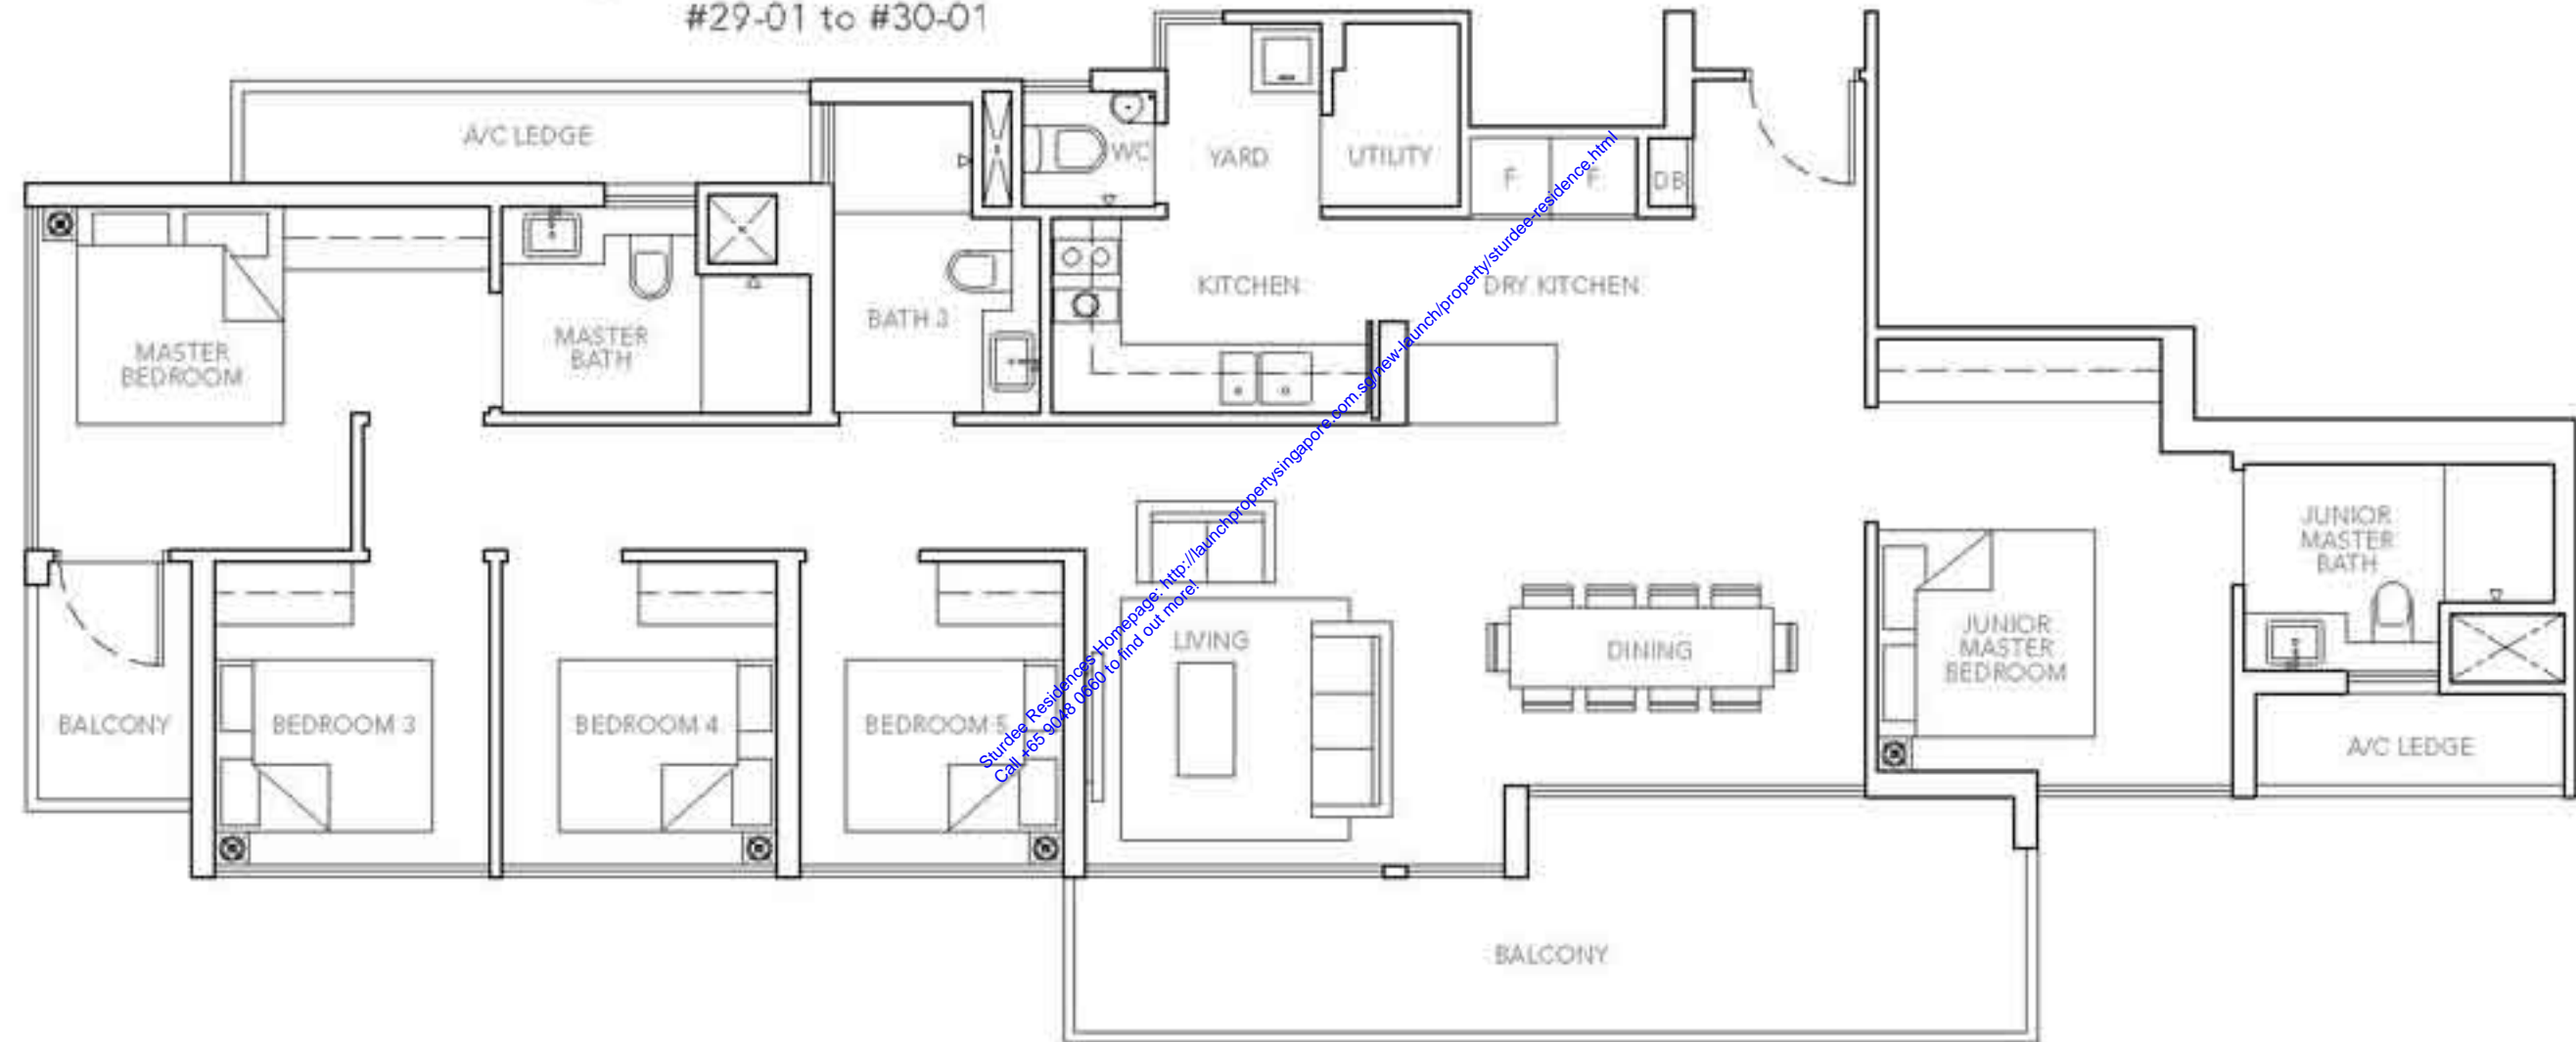

#03-09 to #13-09

#20-09 to #28-09

C3A

3-BEDROOM

96 sq m / 1033 sq ft

#19 - 09

ACCESS TO
TO SKY TERRACE
(AT 19TH STOREY)

ACCESS TO
TO SKY TERRACE
(AT 19TH STOREY)

D1

4-BEDROOM

121 sq m / 1302 sq ft

#03-08 to #28-08

PH1

5-BEDROOM

130 sq m / 1399 sq ft

#29-12 to #30-12

PH2

5-BEDROOM

144 sq m / 1550 sq ft

#29-01 to #30-01

PH3

5-BEDROOM
155 sq m / 1668 sq ft
#29-02

PH3

5-BEDROOM
155 sq m / 1668 sq ft
#30-02

PH4

5-BEDROOM
170 sq m / 1830 sq ft
#29-08

PH4

5-BEDROOM
170 sq m / 1830 sq ft
#30-08

Sturdee Residences Homepage: <http://launchpropertysingapore.com.sg/new-launch/property/sturdee-residence.html>
Call +65 9048 0660 to find out more!