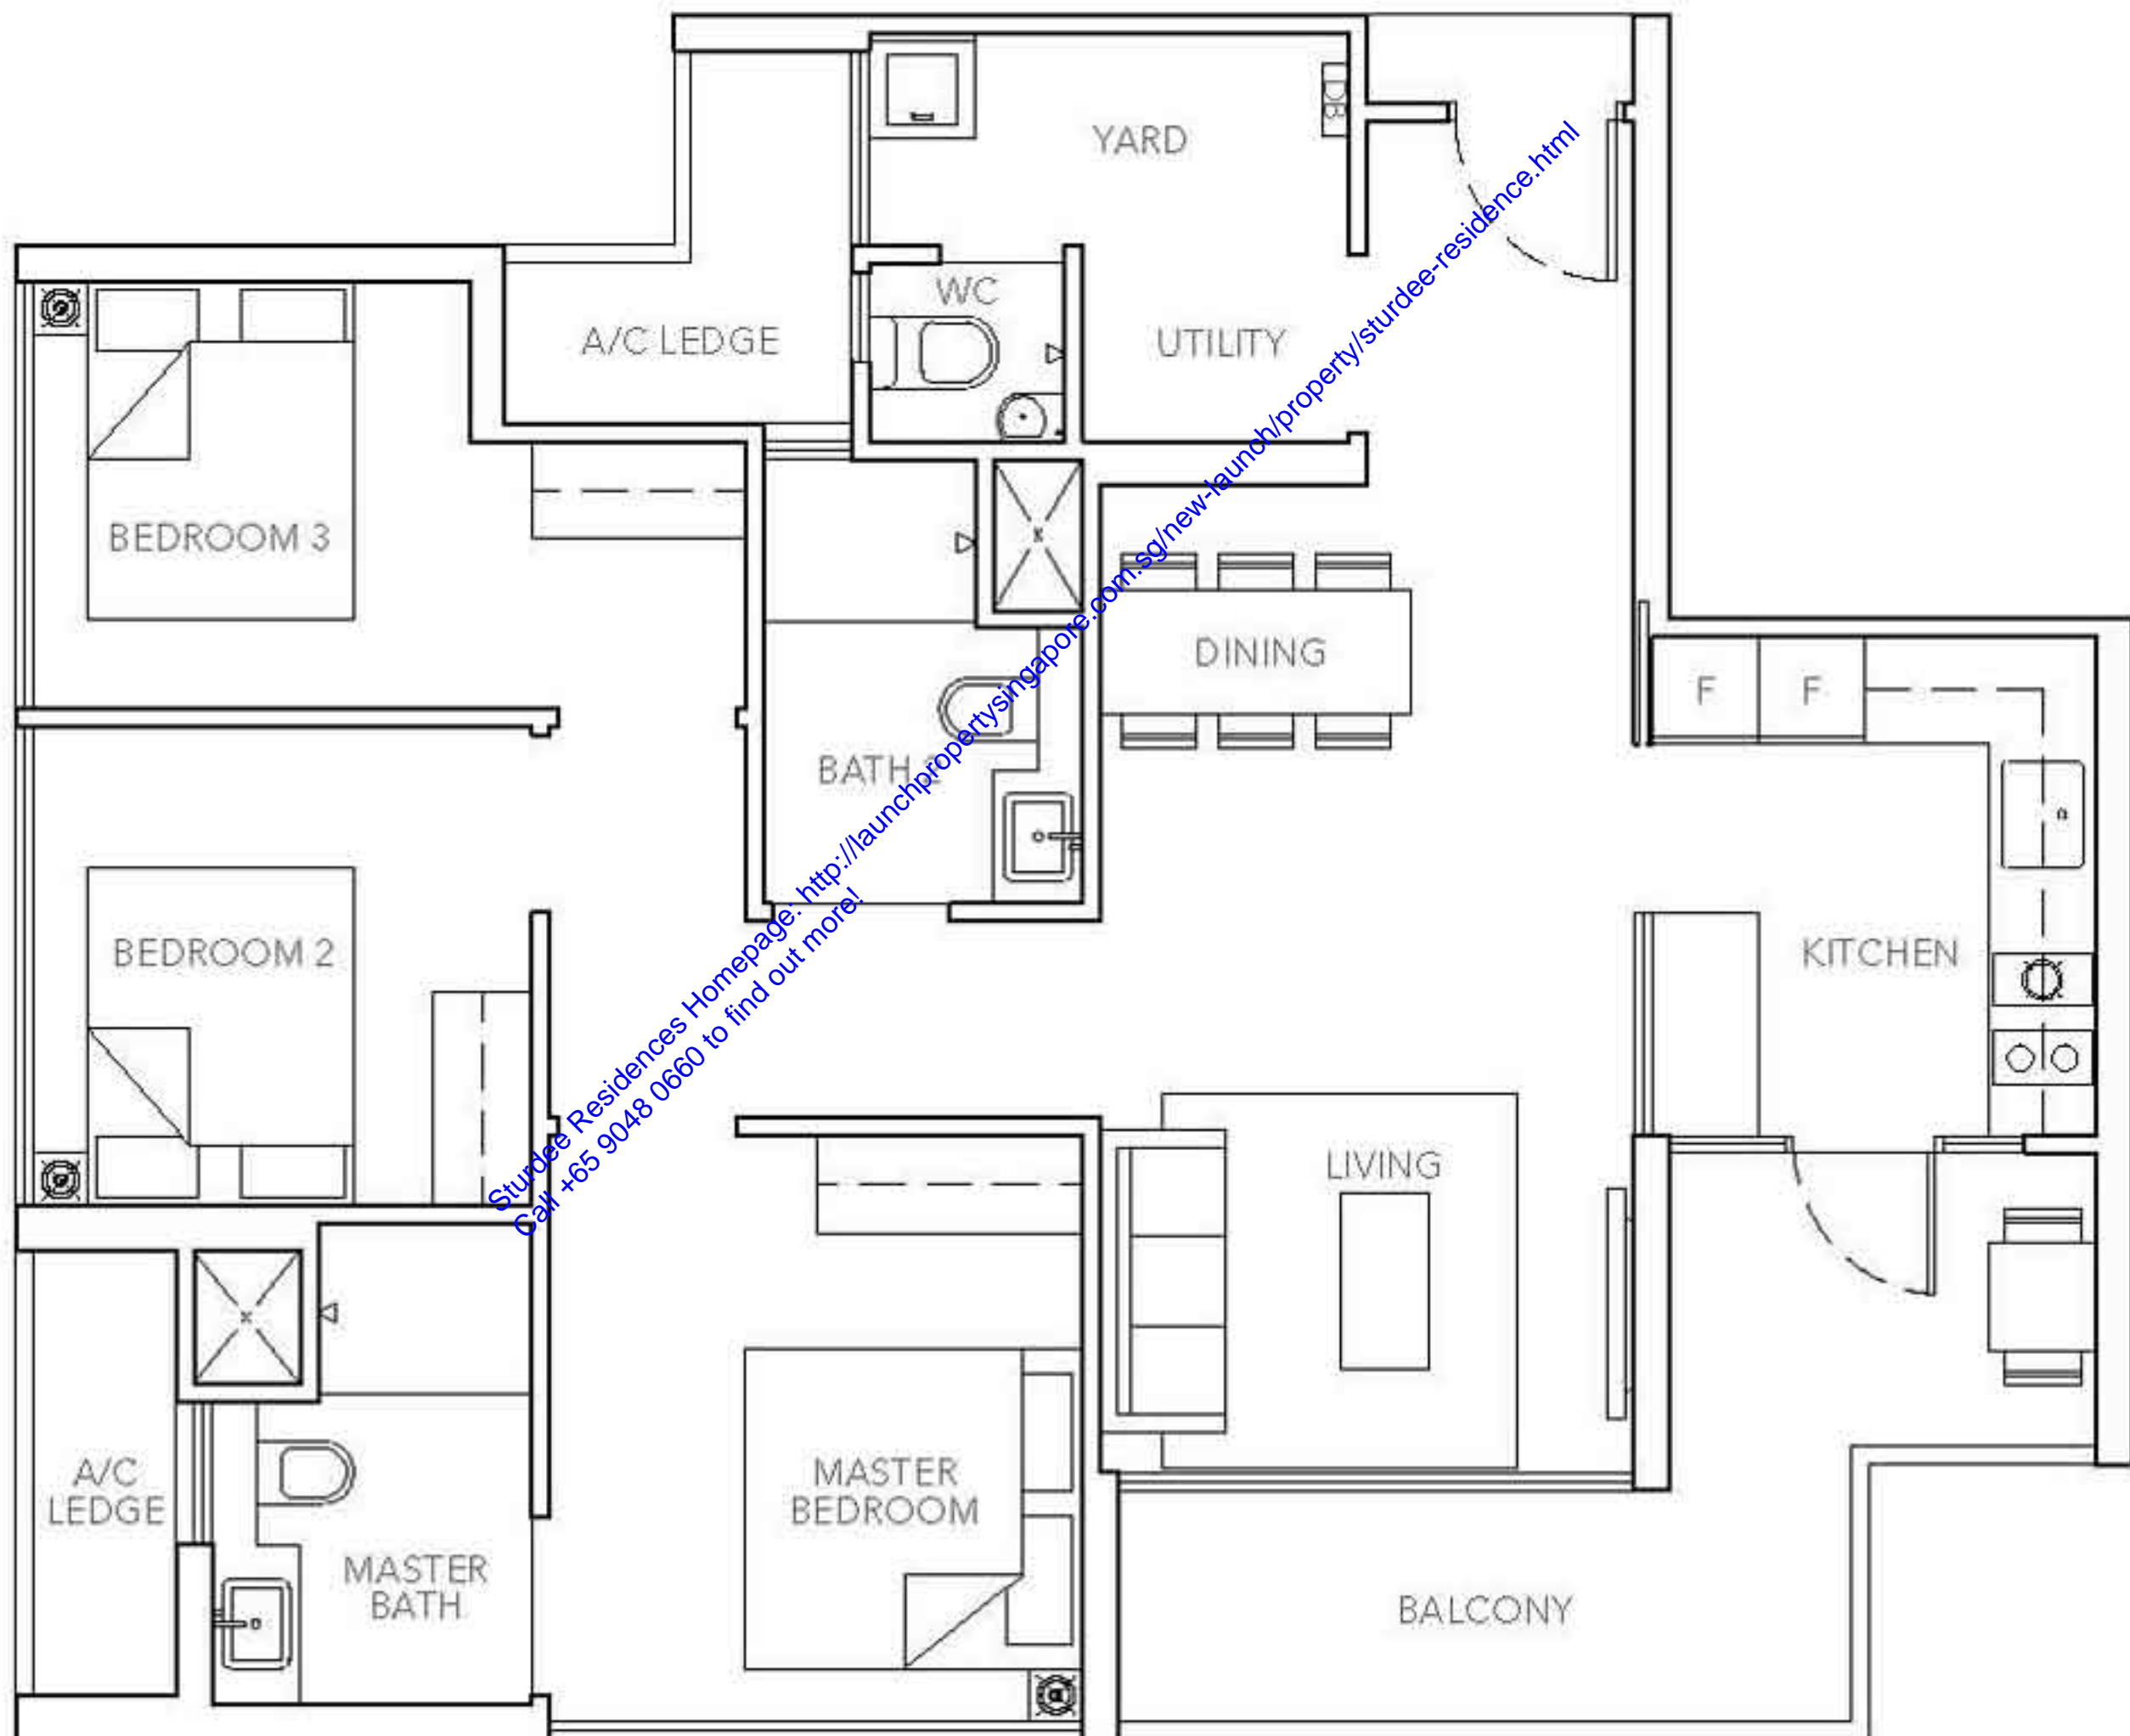

C2

3-BEDROOM

88 sq m / 947 sqft

#03-01 to #28-01

#03-12 to #28-12

C3

3-BEDROOM

97 sq m / 1044 sq ft

#03-09 to #13-09

#20-09 to #28-09

C3A

3-BEDROOM

96 sq m / 1033 sq ft

#19 - 09

ACCESS TO
TO SKY TERRACE
(AT 19TH STOREY)

ACCESS TO
TO SKY TERRACE
(AT 19TH STOREY)

D1

4-BEDROOM

121 sq m / 1302 sq ft

#03-08 to #28-08

PH1

5-BEDROOM

130 sq m / 1399 sq ft

#29-12 to #30-12