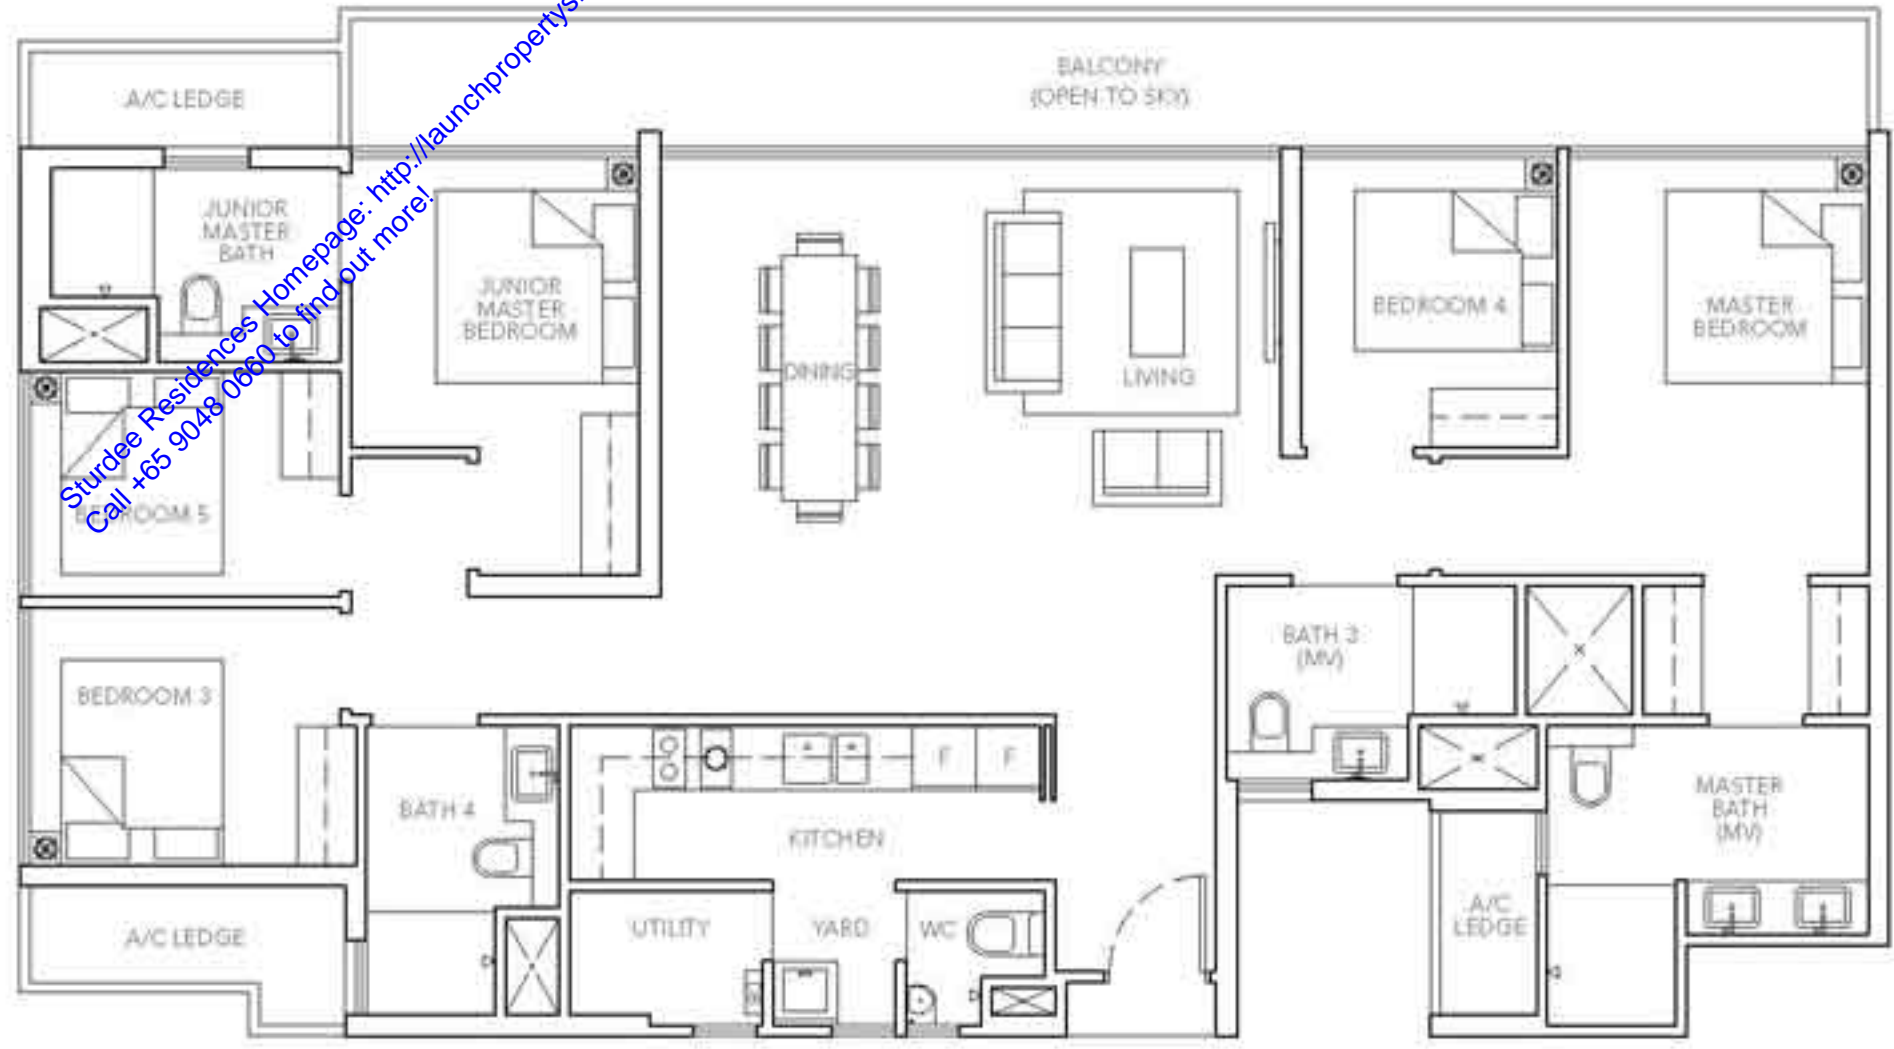

PH2

5-BEDROOM

144 sq m / 1550 sq ft

#29-01 to #30-01

PH3

5-BEDROOM
155 sq m / 1668 sq ft
#29-02

PH3

5-BEDROOM
155 sq m / 1668 sq ft
#30-02

PH4

5-BEDROOM
170 sq m / 1830 sq ft
#29-08

PH4

5-BEDROOM
170 sq m / 1830 sq ft
#30-08

Sturdee Residences Homepage: <http://launchpropertysingapore.com.sg/new-launch/property/sturdee-residence.html>
Call +65 9048 0660 to find out more!