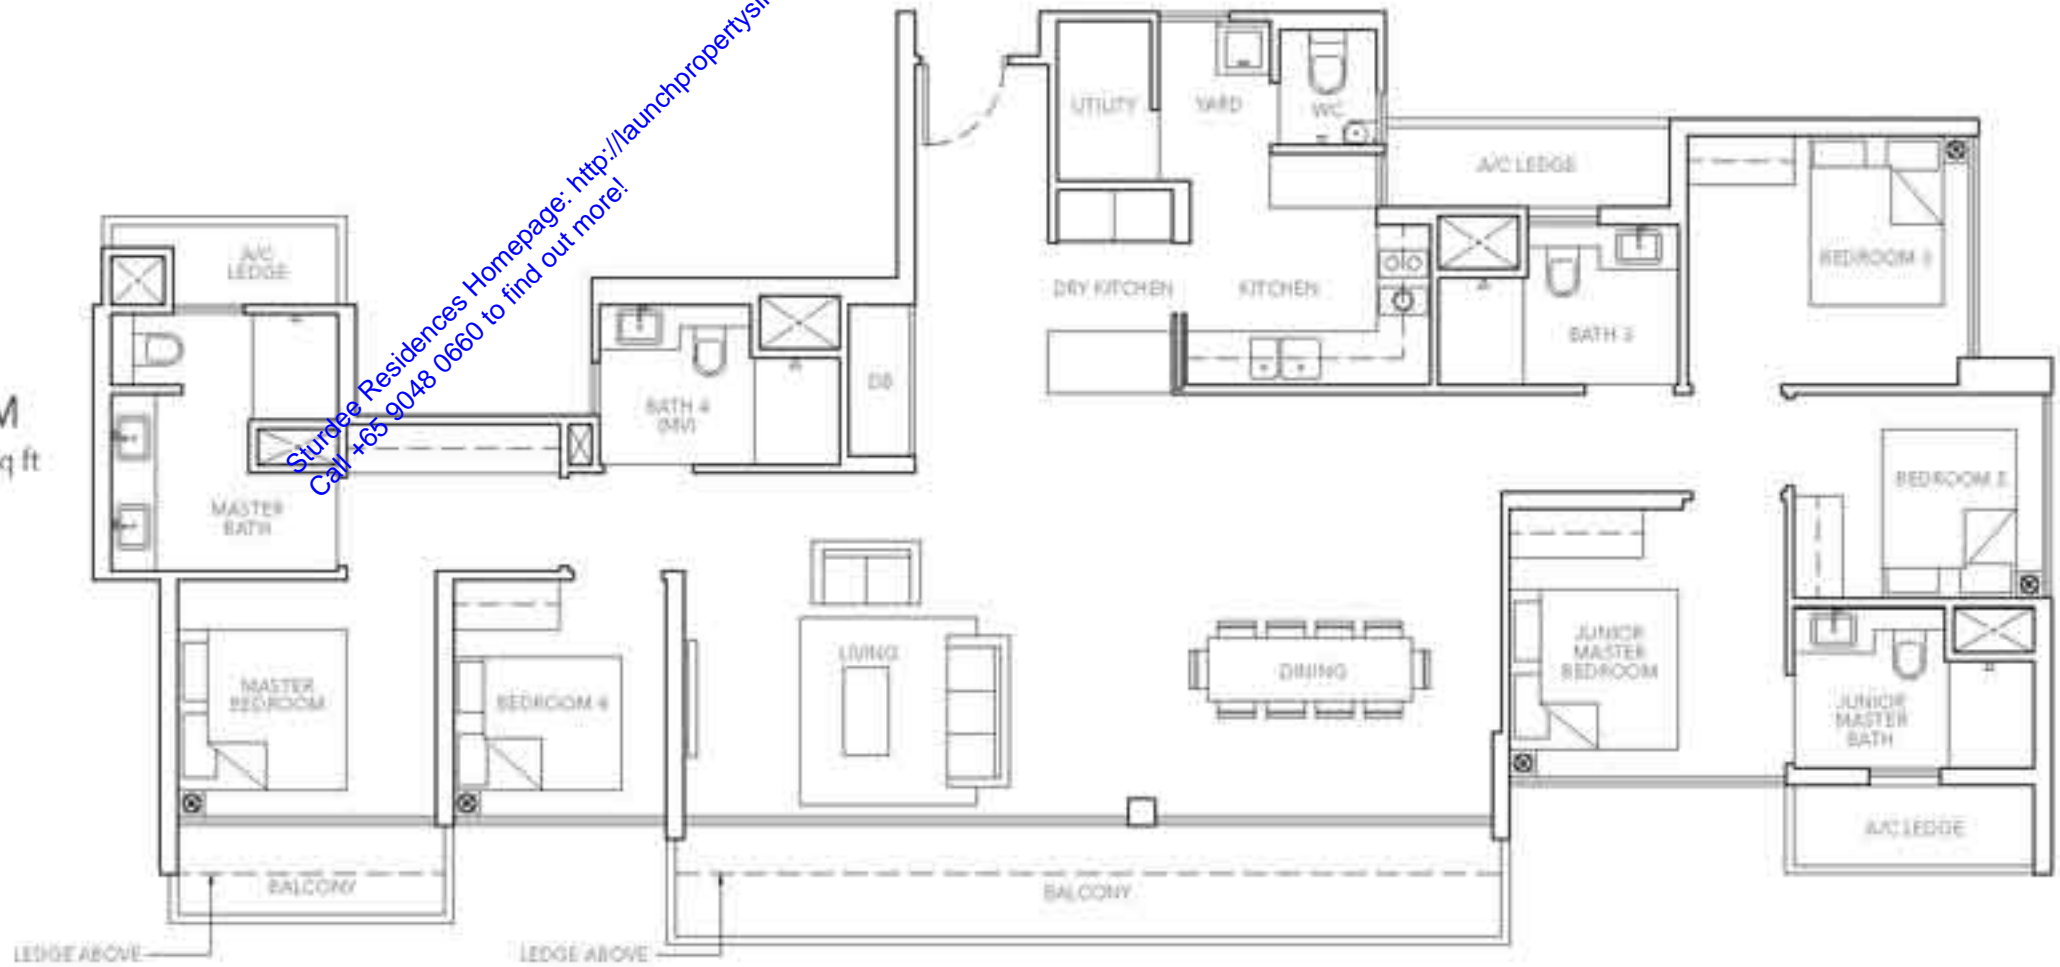

PH2

5-BEDROOM

144 sq m / 1550 sq ft

#29-01 to #30-01

PH3

5-BEDROOM
155 sq m / 1668 sq ft
#29-02

PH3

5-BEDROOM
155 sq m / 1668 sq ft
#30-02

PH4

5-BEDROOM
170 sq m / 1830 sq ft
#29-08

PH4

5-BEDROOM
170 sq m / 1830 sq ft
#30-08

Sturdee Residences Homepage: <http://launchpropertysingapore.com.sg/new-launch/property/sturdee-residence.html>
Call +65 9048 0660 to find out more!