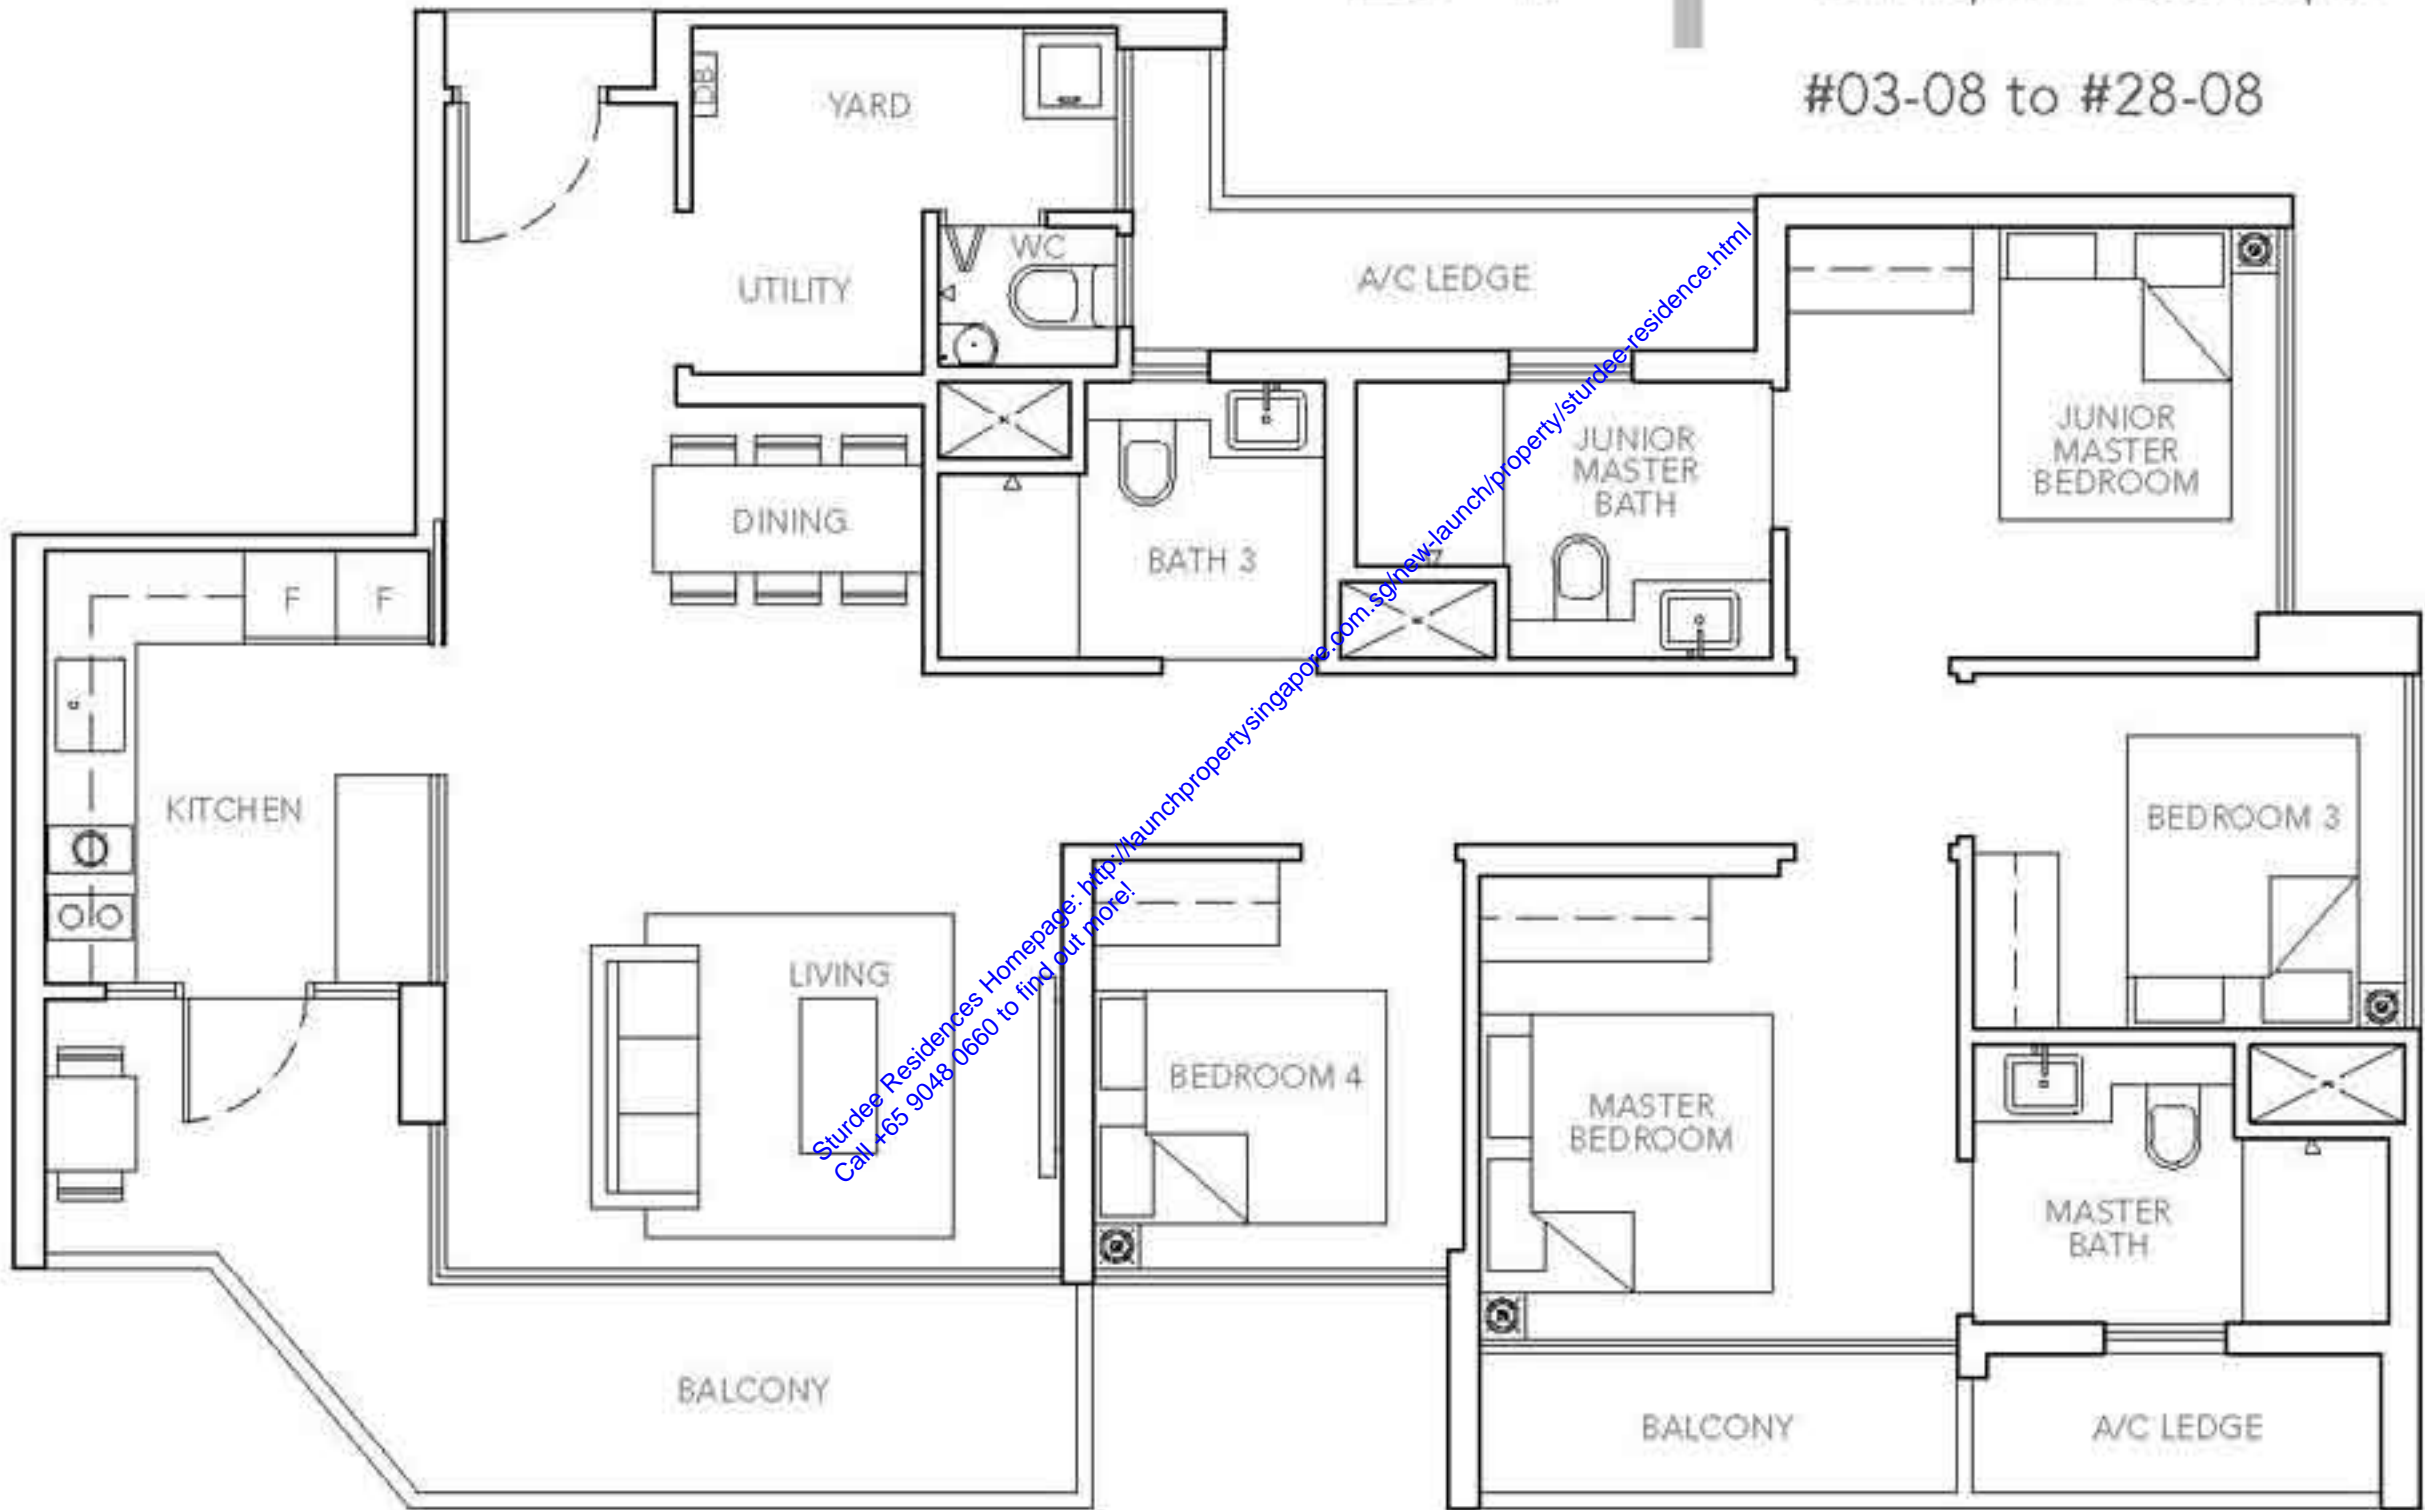

C2

3-BEDROOM

88 sq m / 947 sqft

#03-01 to #28-01

#03-12 to #28-12

C3

3-BEDROOM

97 sq m / 1044 sq ft

#03-09 to #13-09

#20-09 to #28-09

C3A

3-BEDROOM

96 sq m / 1033 sq ft

#19 - 09

ACCESS TO
TO SKY TERRACE
(AT 19TH STOREY)

ACCESS TO
TO SKY TERRACE
(AT 19TH STOREY)

D1

4-BEDROOM

121 sq m / 1302 sq ft

#03-08 to #28-08

PH1

5-BEDROOM

130 sq m / 1399 sq ft

#29-12 to #30-12

PH2

5-BEDROOM

144 sq m / 1550 sq ft

#29-01 to #30-01

PH3

5-BEDROOM
155 sq m / 1668 sq ft
#29-02

PH3

5-BEDROOM
155 sq m / 1668 sq ft
#30-02