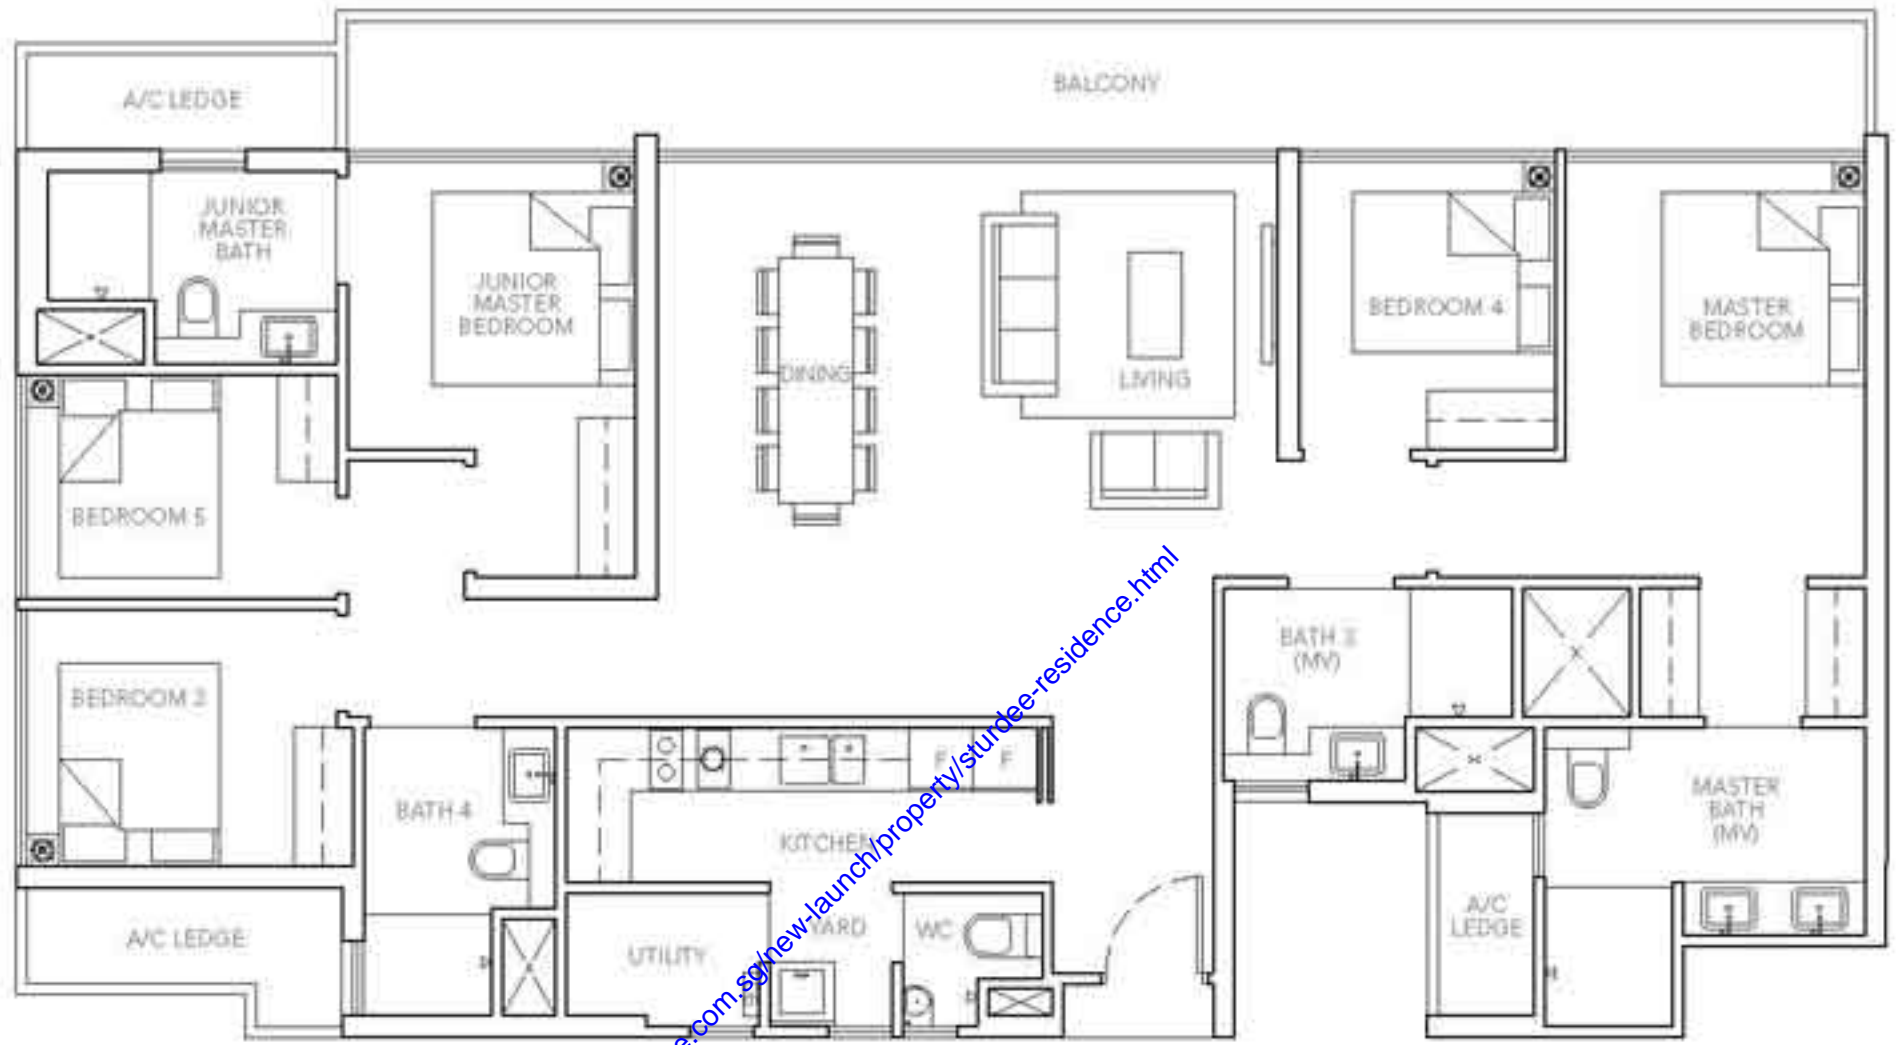

PH2

5-BEDROOM

144 sq m / 1550 sq ft

#29-01 to #30-01

PH3

5-BEDROOM
155 sq m / 1668 sq ft
#29-02

PH3

5-BEDROOM
155 sq m / 1668 sq ft
#30-02

PH4

5-BEDROOM
170 sq m / 1830 sq ft
#29-08

PH4

5-BEDROOM
170 sq m / 1830 sq ft
#30-08

Sturdee Residences Homepage: <http://launchpropertysingapore.com.sg/new-launch/property/sturdee-residence.html>
Call +65 9048 0660 to find out more!