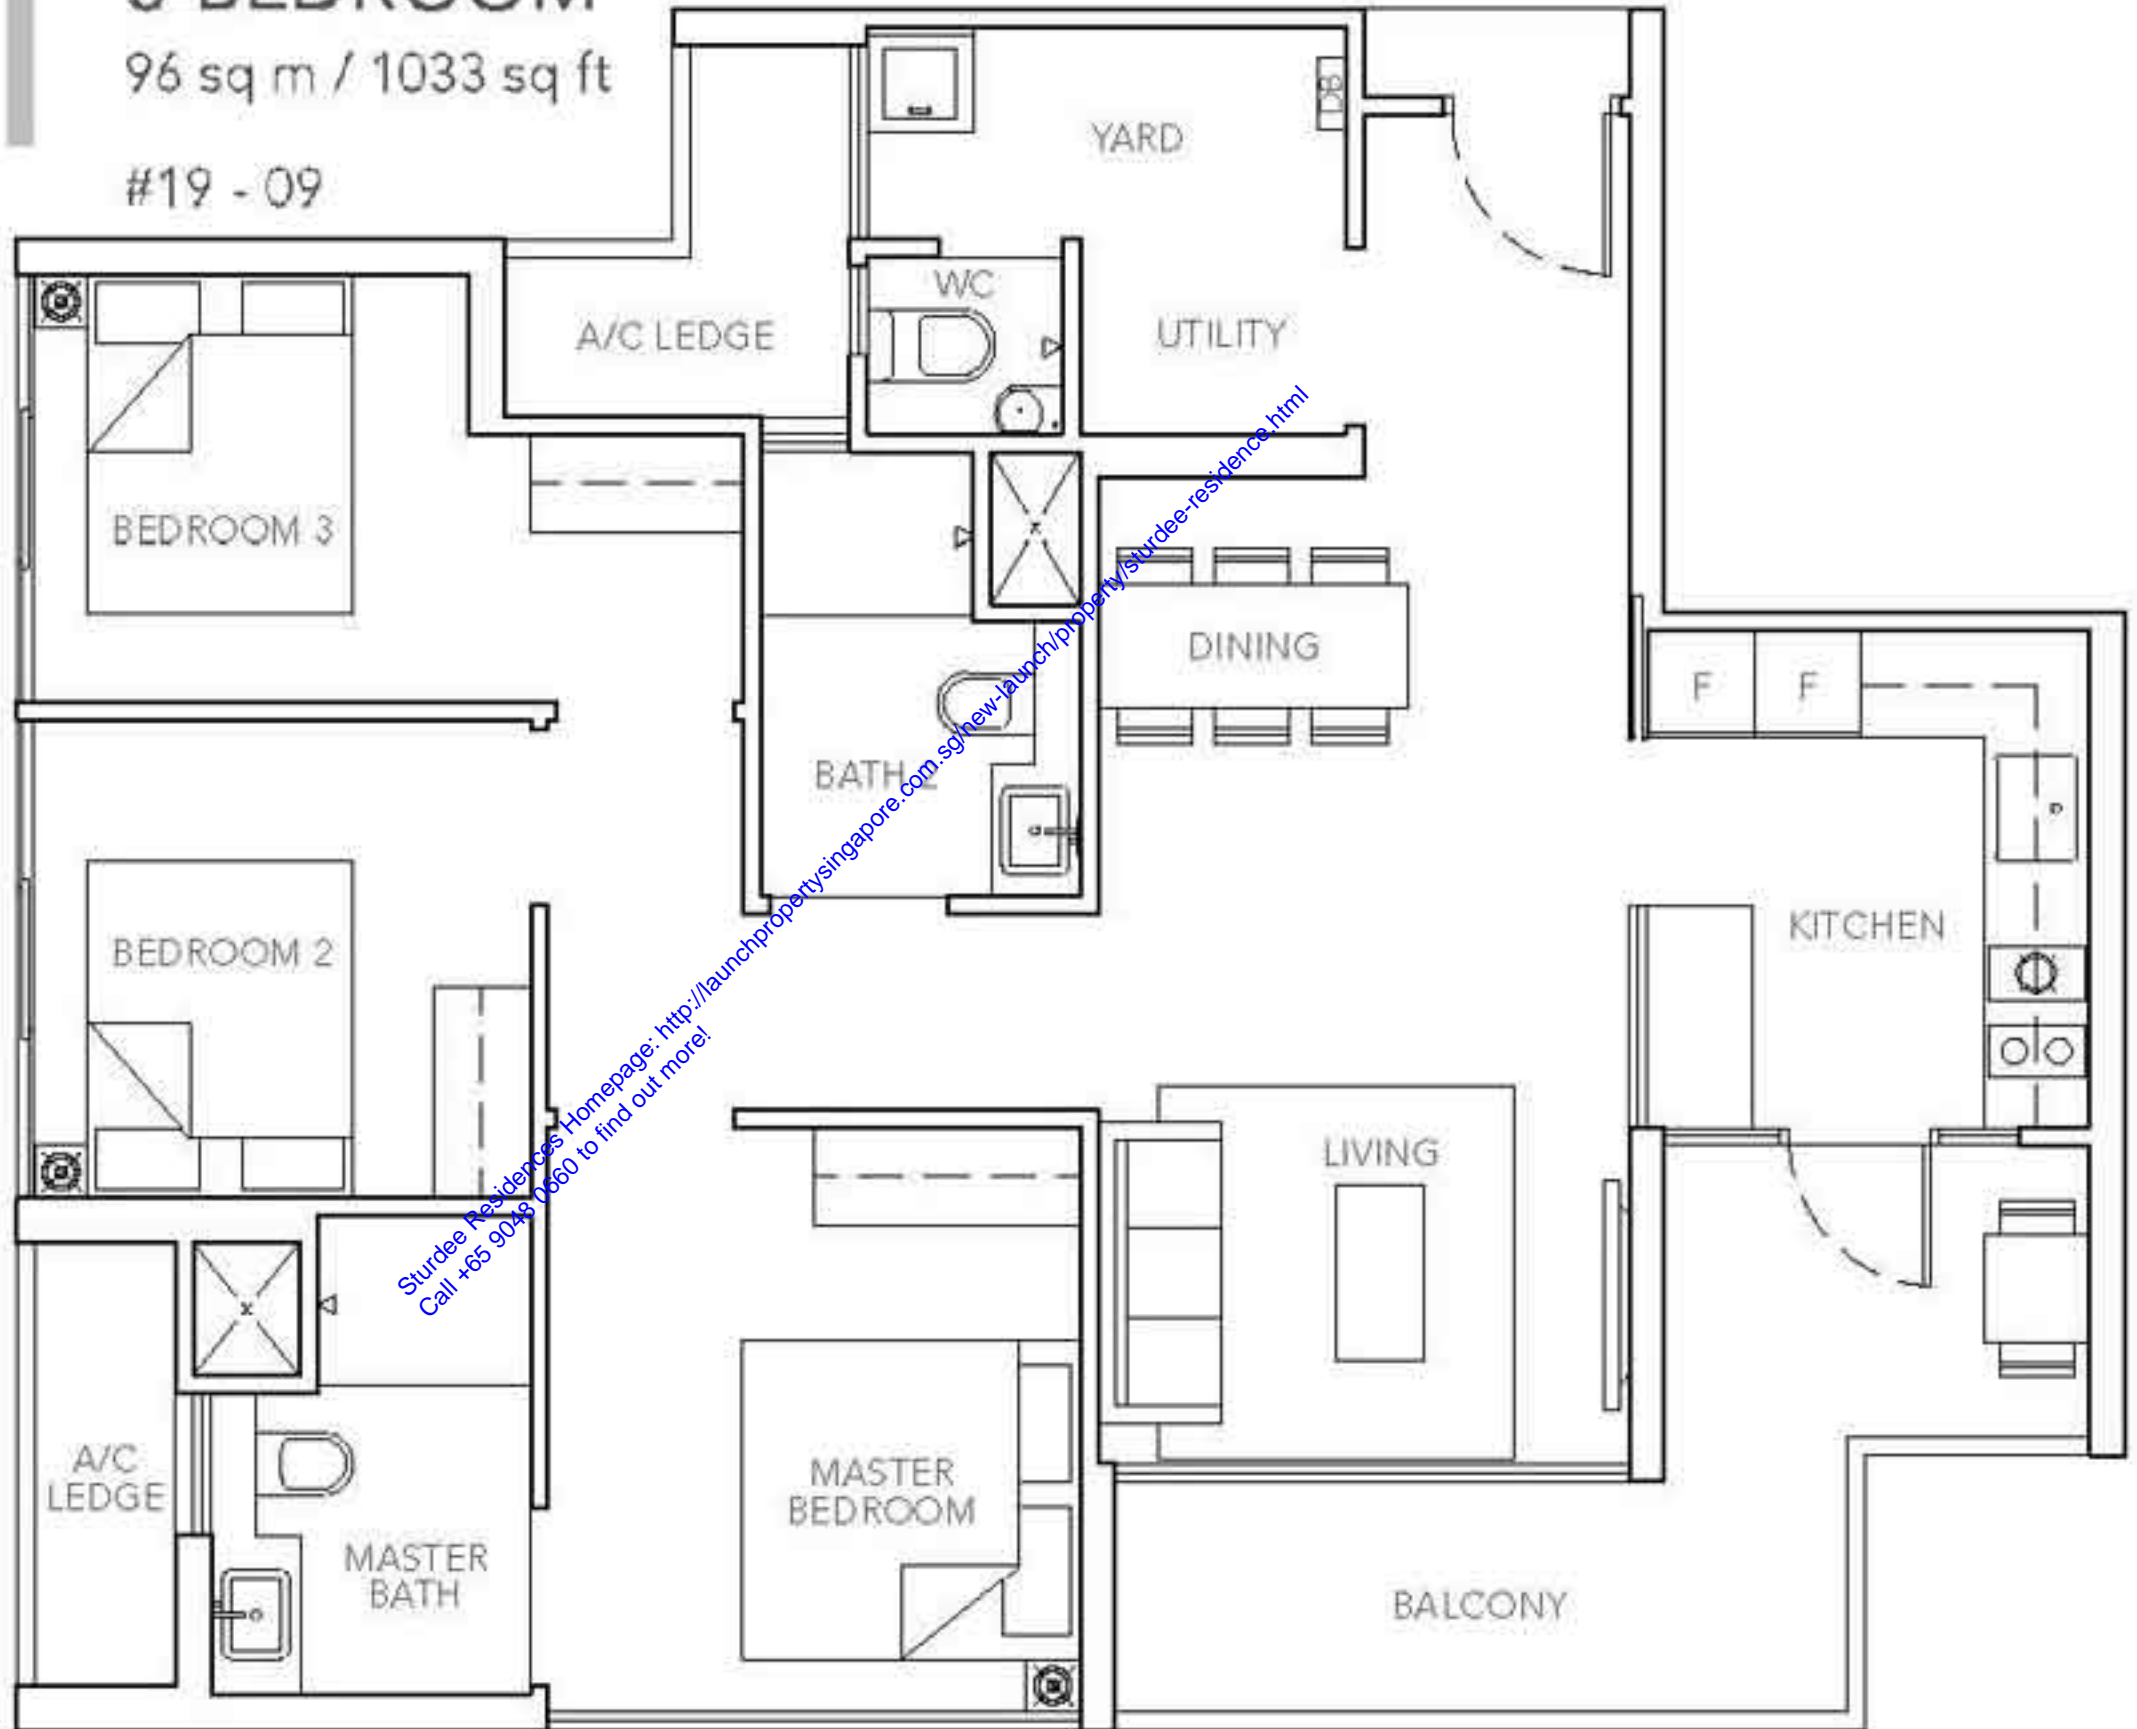

C2

3-BEDROOM

88 sq m / 947 sqft

#03-01 to #28-01

#03-12 to #28-12

C3

3-BEDROOM

97 sq m / 1044 sq ft

#03-09 to #13-09

#20-09 to #28-09

C3A

3-BEDROOM

96 sq m / 1033 sq ft

#19 - 09

ACCESS TO
TO SKY TERRACE
(AT 19TH STOREY)

ACCESS TO
TO SKY TERRACE
(AT 19TH STOREY)

D1

4-BEDROOM

121 sq m / 1302 sq ft

#03-08 to #28-08

PH1

5-BEDROOM

130 sq m / 1399 sq ft

#29-12 to #30-12

PH2

5-BEDROOM

144 sq m / 1550 sq ft

#29-01 to #30-01

PH3

5-BEDROOM
155 sq m / 1668 sq ft
#29-02

PH3

5-BEDROOM
155 sq m / 1668 sq ft
#30-02