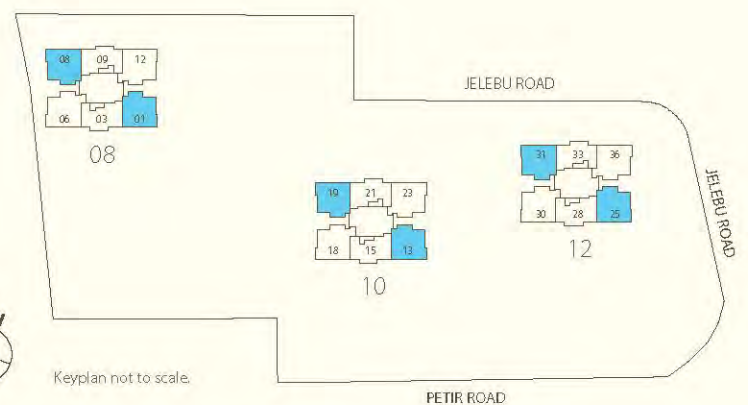

The plans are subjected to change as may be required by the relevant authorities. Areas are estimates only and are subject to final survey.

Call: +65 9048 0660 To Enquire More

Penthouse

Type E1

PROFILE OF OPEN TERRACE ABOVE

Lower

Upper

Type E1
298sqm / 3208sqft

- #21-01
- #21-08
- #22-13
- #22-19
- #22-25
- #22-31

Roof

Keyplan not to scale.

The plans are subjected to change as may be required by the relevant authorities. Areas are estimates only and are subject to final survey.

Area inclusive of strata void of 5sqm

- #21-03
- #21-09
- #22-15
- #22-21
- #22-28
- #22-33

<http://launch.property.singapore.com.sg/new-launch/property/hillion-residences.html>

Keyplan not to scale.

The plans are subjected to change as may be required by the relevant authorities. Areas are estimates only and are subject to final survey.