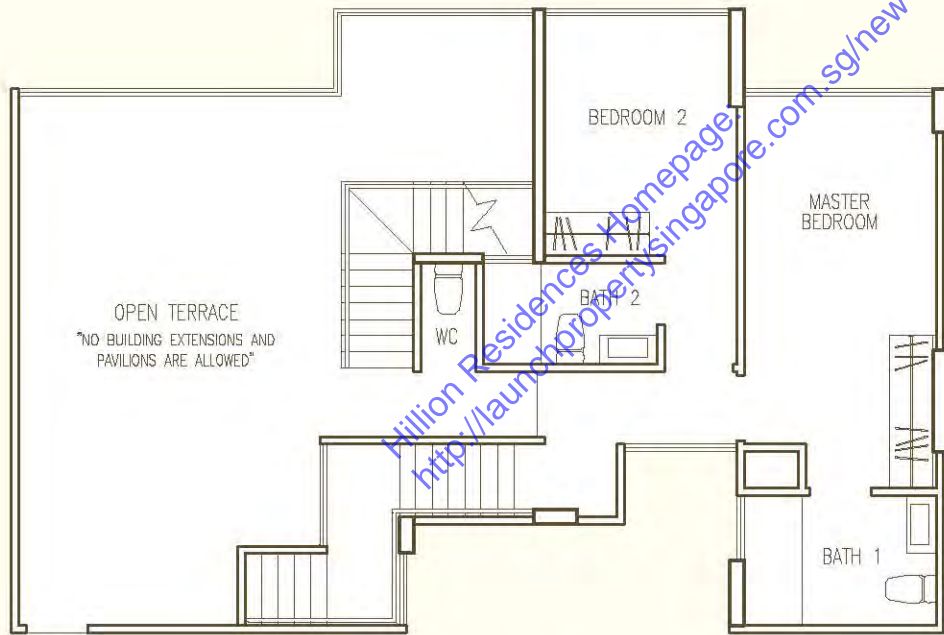

Penthouse

Type E2

Upper

Type E2

243sqm / 2616sqft

Area inclusive of strata void of 5sqm

- #21-03
- #21-09
- #22-15
- #22-21
- #22-28
- #22-33

<http://launch.property.singapore.com.sg/new-launch/property/hillion-residences.html>

Keyplan not to scale.

The plans are subjected to change as may be required by the relevant authorities. Areas are estimates only and are subject to final survey.

Call: +65 9048 0660 To Enquire More