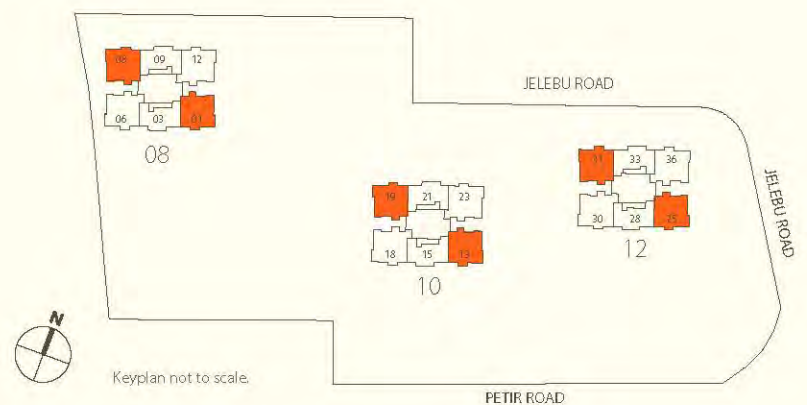

Keyplan not to scale.

The plans are subjected to change as may be required by the relevant authorities. Areas are estimates only and are subject to final survey.

Call: +65 9048 0660 To Enquire More

4 Bedroom

Type D1

Type D1
126sqm / 1356sqft

- #19-01 - #20-01
- #19-08 - #20-08
- #20-13 - #21-13
- #20-19 - #21-19
- #20-25 - #21-25
- #20-31 - #21-31

<http://launchpropertyhillionresidences.html>

The plans are subjected to change as may be required by the relevant authorities. Areas are estimates only and are subject to final survey.