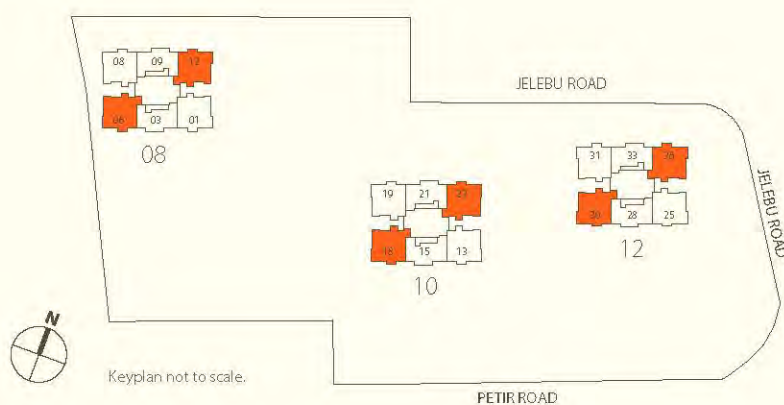

Type D1

Type D1
126sqm / 1356sqft

- #19-01 - #20-01
- #19-08 - #20-08
- #20-13 - #21-13
- #20-19 - #21-19
- #20-25 - #21-25
- #20-31 - #21-31

<http://launchpropertyhillionresidences.html>

The plans are subjected to change as may be required by the relevant authorities. Areas are estimates only and are subject to final survey.

Call: +65 9048 0660 To Enquire More

4 Bedroom

Type D2

Type D2

131sqm / 1410sqft

- #19-06 – #20-06
- #19-12 – #20-12
- #20-18 – #21-18
- #20-23 – #21-23
- #20-30 – #21-30
- #20-36 – #21-36

Hillion Residences Homepage:
<http://launchproperty.com.sg/new-launch/property/hillion-residences.html>

The plans are subjected to change as may be required by the relevant authorities. Areas are estimates only and are subject to final survey.

Call: +65 9048 0660 To Enquire More

Penthouse

Type E1

PROFILE OF OPEN TERRACE ABOVE