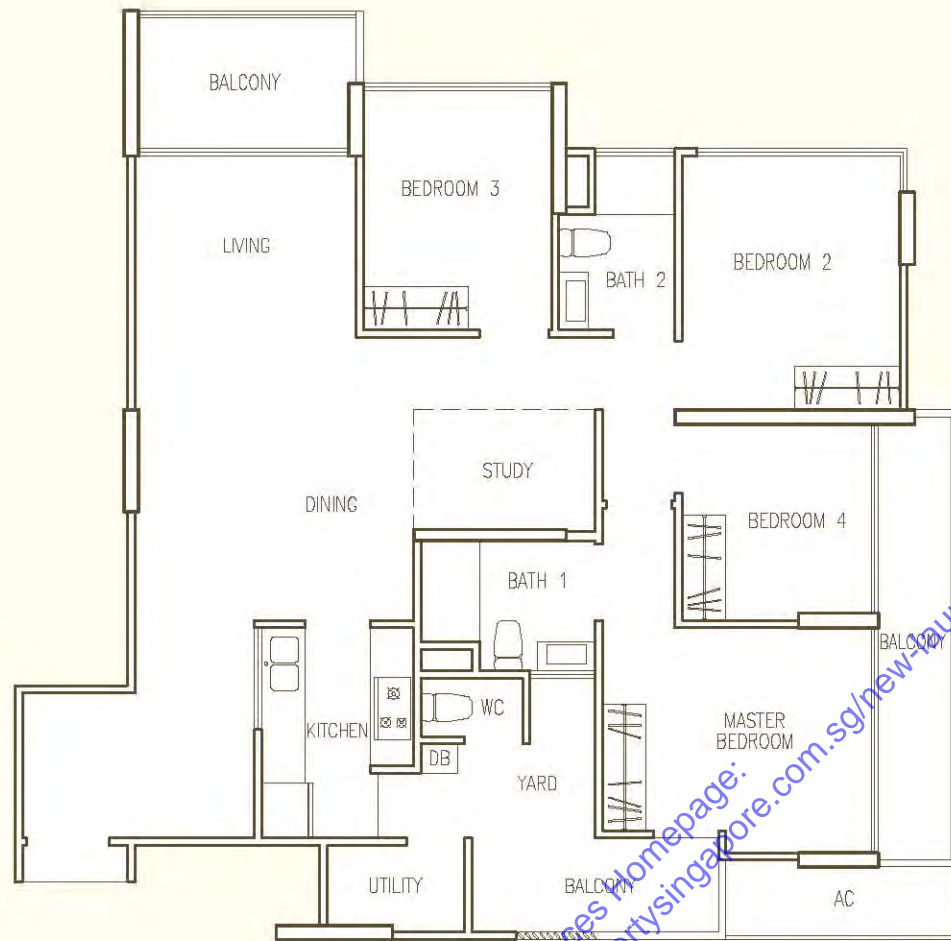

4 Bedroom

Type D2

Type D2

131sqm / 1410sqft

- #19-06 – #20-06
- #19-12 – #20-12
- #20-18 – #21-18
- #20-23 – #21-23
- #20-30 – #21-30
- #20-36 – #21-36

Hillion Residences Homepage:
<http://launchproperty.com.sg/new-launch/property/hillion-residences.html>