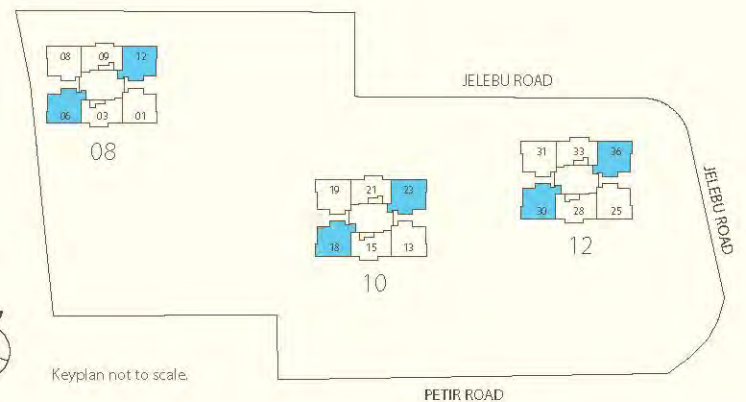

Area inclusive of strata void of 5sqm

- #21-03
- #21-09
- #22-15
- #22-21
- #22-28
- #22-33

<http://launch.property.singapore.com.sg/new-launch/property/hillion-residences.html>

Keyplan not to scale.

The plans are subjected to change as may be required by the relevant authorities. Areas are estimates only and are subject to final survey.

Call: +65 9048 0660 To Enquire More

Penthouse

Type E3

Lower

PROFILE OF OPEN TERRACE ABOVE

Roof

Upper

Keyplan not to scale.

The plans are subjected to change as may be required by the relevant authorities. Areas are estimates only and are subject to final survey.

Type E3

297sqm / 3197sqft

- #21-06
- #21-12
- #22-18
- #22-23
- #22-30
- #22-36