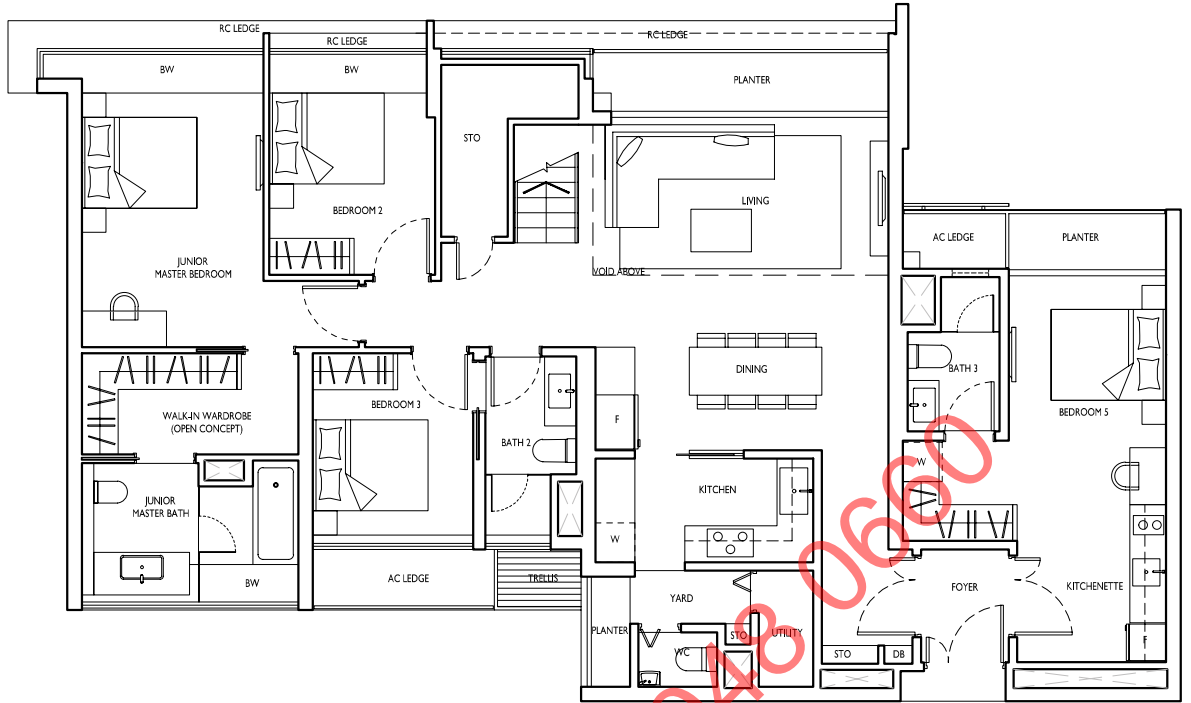

Penthouse (6-Bedroom)

LOWER LEVEL

TYPE F2

321 sq m / 3455 sq ft #
BLK 149 - #11-80

TYPE F2-1

321 sq m / 3455 sq ft #
BLK 149 - #11-77*